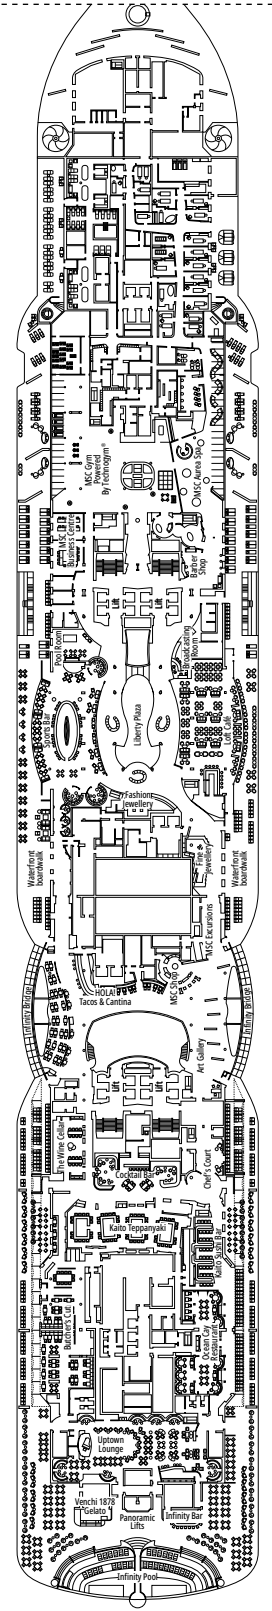

DECK 8
OCEAN CAY