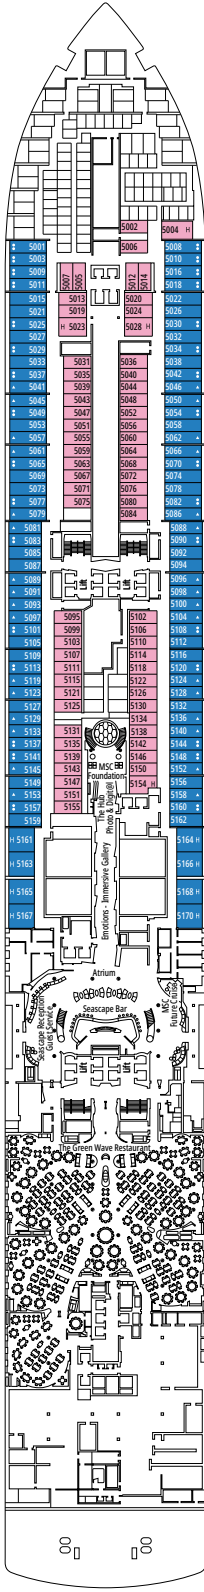

DECK 5
ILHABELA