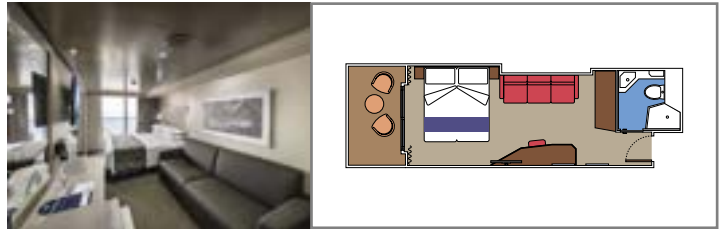

DELUXE BALCONY BR4

≈183
≈ 53.8-96.8
15
4

› Top deck location