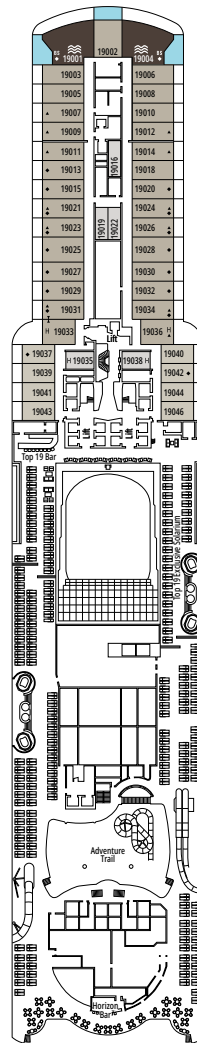

DECK 15
OKINAWA

DECK 16
BALI

DECK 18
CAPRI

DECK 19
SIR BANI YAS

DECK 20
PORTUGUESE ISLAND