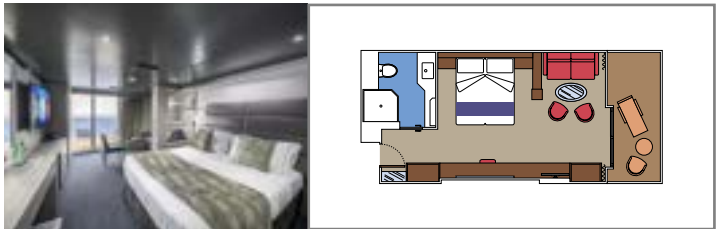

MSC YACHT CLUB DELUXE SUITE YC1

≈ 269
≈ 86.1
16-19
5

- › Sitting area with sofa
- › Spacious wardrobe