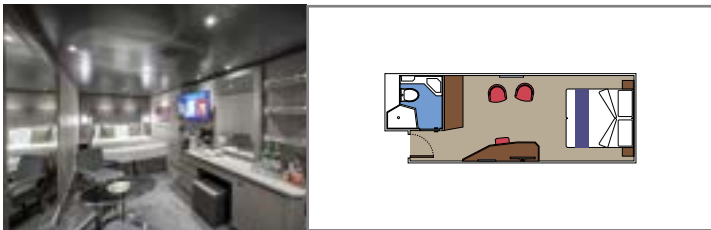

 ≈ 269
  ≈ 86.1
  16-19
  5

- › Sitting area with sofa
- › Spacious wardrobe

**MSC YACHT CLUB INTERIOR SUITE** YIN

 ≈ 226
  16-19
  2

- › Spacious wardrobe

The images are representative only. Size, layout and furniture may vary (within the same stateroom category).