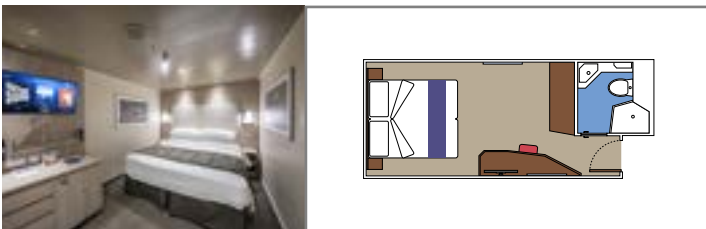

DELUXE INTERIOR

IR1

≈ 150.6
5-10
4

› Low deck location

The images are representative only. Size, layout and furniture may vary (within the same stateroom category).

Stateroom size (ft²)

Balcony size (ft²)

Deck location

Accommodating up to