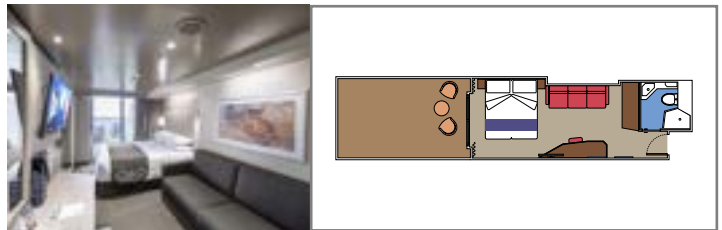

JUNIOR SUITE AUREA

SM

≈ 183
≈ 172.2
9
4

- > Sitting area with sofa
- > Spacious wardrobe

The images are representative only. Size, layout and furniture may vary (within the same stateroom category).

Stateroom size (ft²)

Balcony size (ft²)

Deck location

Accommodating up to