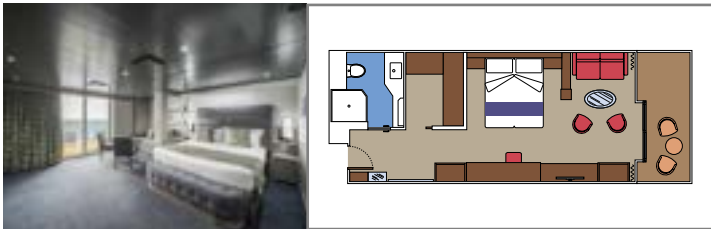

MSC YACHT CLUB GRAND SUITE YCP

≈ 333-462
≈ 86.1-226
16-19
5

- › Located on the top deck (except staterooms 18019, 18018, 16027 and 16020).
- › Spacious balcony
- › Living area
- › Walk-in wardrobe