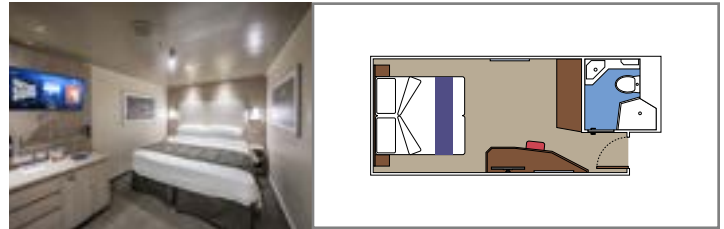

DELUXE INTERIOR

IR2

≈ 150.6-172.2
11-15
4

› Medium deck location