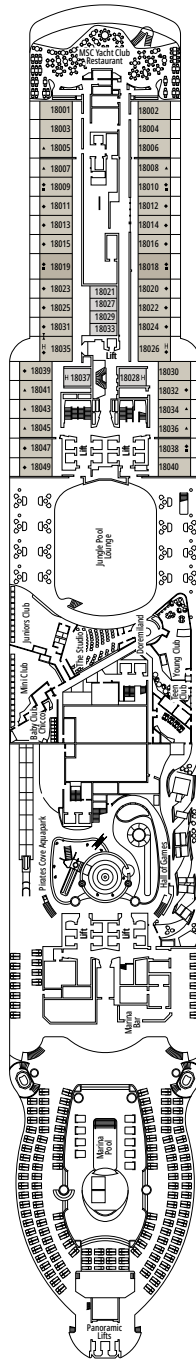

DECK 15
OKINAWA

DECK 16
BALI

DECK 18
CAPRI

DECK 19
SIR BANI YAS

DECK 20
PORTUGUESE ISLAND