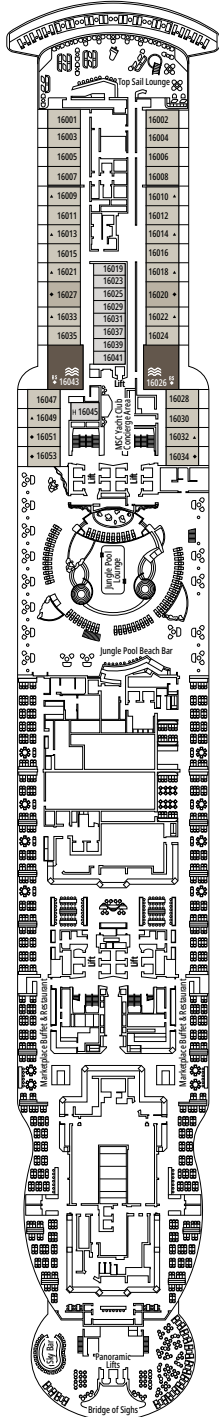

DECK 15
OKINAWA

DECK 16
BALI

DECK 18
CAPRI

DECK 19
SIR BANI YAS

DECK 20
PORTUGUESE ISLAND