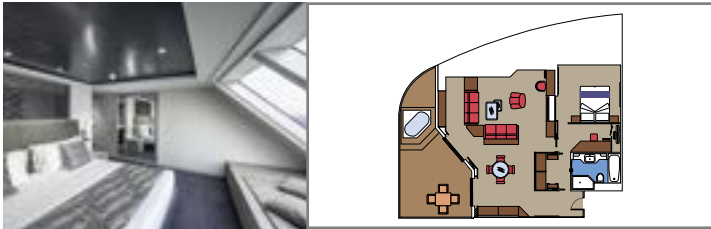

INCLUDED FACILITIES

- Luxury suites with premium interiors
- Some Suites have balcony with private whirlpool
- Spacious wardrobe
- Comfortable double bed or single beds (on request)
- Bathroom with shower and/or bathtub, vanity area with hairdryer
- Interactive TV, telephone, safe, mini bar and air conditioning
- Wi-Fi connection included

MSC YACHT CLUB OWNER'S SUITE YC4

≈ 1054.8
≈ 269
19
4

- › Large balcony with private whirlpool bath and outdoor living area
- › Separate living area and dining room
- › Walk-in wardrobe and luggage storage
- › Panoramic glass wall