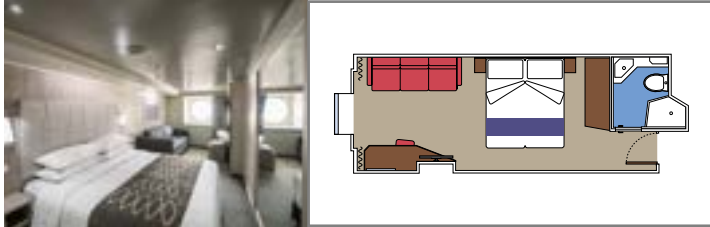

OCEAN VIEW

INCLUDED FACILITIES

- Window with sea view
- Comfortable double bed or single beds (on request)
- Bathroom with shower, vanity area with hairdryer
- Interactive TV, telephone, safe, minibar and air conditioning
- Wi-Fi connection available (for a fee)

DELUXE OCEAN VIEW

OR1

≈ 183 5 4

› Low deck location

The images are representative only. Size, layout and furniture may vary (within the same stateroom category).

Stateroom size (ft²)

Balcony size (ft²)

Deck location

Accommodating up to