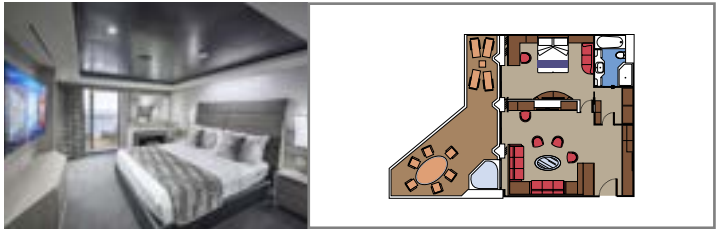

**MSC YACHT CLUB ROYAL SUITE** YC3

 ≈ 667.3
  ≈ 355.2
  16
  4

- › Balcony with private whirlpool bath and dining table
- › Separate living area and dining room
- › Walk-in wardrobes

**MSC YACHT CLUB GRAND SUITE** YCP