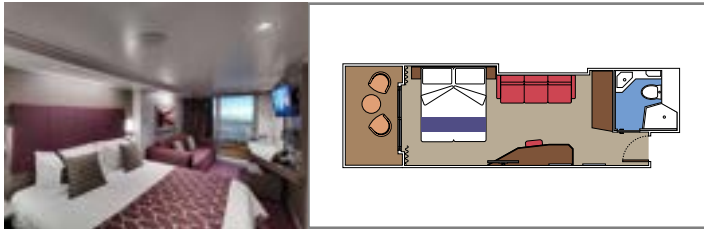

BALCONY

INCLUDED FACILITIES

- Balcony*
- Sitting area with sofa
- Comfortable double bed or single beds (on request)
- Bathroom with shower or bathtub, vanity area with hairdryer
- Interactive TV, telephone, safe, minibar and air conditioning
- Wi-Fi connection available (for a fee)

*Some staterooms have a metal balcony front, instead of glass.

DELUXE BALCONY AUREA BA

≈183
≈ 53.8-96.8
9-15
4

› Best ship position