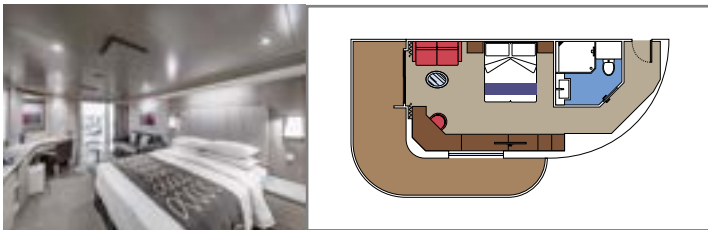

### PREMIUM SUITE AUREA WITH TERRACE

SLT

≈ 301.3
 ≈ 409
 9
 2

- > Sitting area with sofa
- > Spacious wardrobe

### PREMIUM SUITE AUREA

SL1

≈ 279.8-344.4
 ≈ 96.9-150.6
 9-15
 4

- > Sitting area with sofa
- > Spacious wardrobe