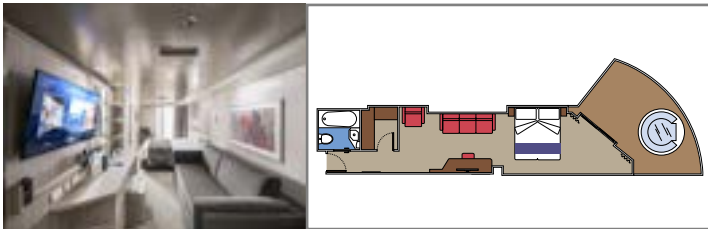

PREMIUM SUITE AUREA WITH WHIRLPOOL

SLW

≈ 28
≈ 7
9-15
5

- > Balcony with private whirlpool bath
- > Sitting area with sofa
- > Spacious wardrobe