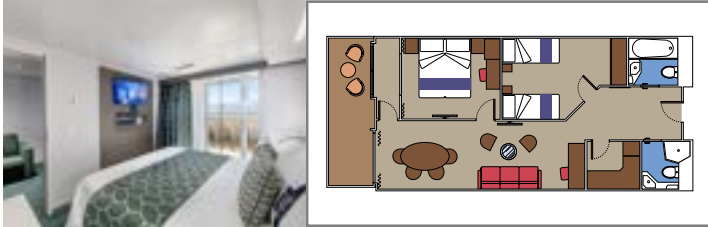

SUITE AUREA

INCLUDED FACILITIES

- Some Suites have balcony with private whirlpool
- Sitting area with sofa
- Spacious wardrobe
- Comfortable double bed or single beds (on request)
- Bathroom with shower or bathtub, vanity area with hairdryer
- Interactive TV, telephone, safe, minibar and air conditioning
- Wi-Fi connection available (for a fee)

TWO-BEDROOM GRAND SUITE AUREA

SD

≈ 527.4
≈ 182.9
11-14
6

- > Sitting area with sofa or separate living area
- > Two bathrooms, one with bathtub and one with shower, vanity areas with hairdryers
- > 2 bedrooms, one with double bed and one with two single beds
- > Walk-in wardrobe