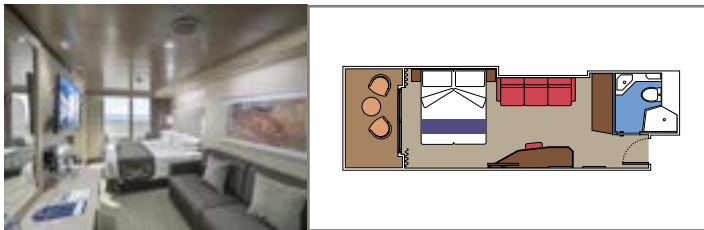

DELUXE BALCONY BR1

≈ 172.2-183
≈ 53.8-96.8
9-10
4

› Low deck location

The images are representative only. Size, layout and furniture may vary (within the same stateroom category).

Stateroom size (ft²)

Balcony size (ft²)

Deck location

Accommodating up to