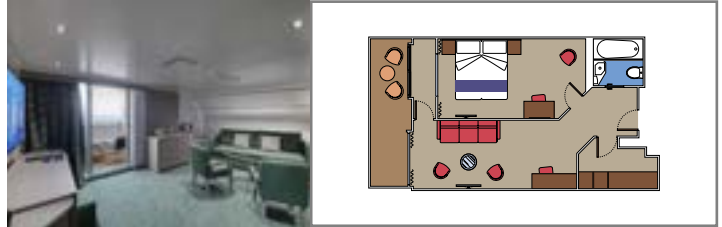

## INCLUDED FACILITIES

- Some Suites have balcony with private whirlpool
- Sitting area with sofa
- Spacious wardrobe
- Comfortable double bed or single beds (on request)
- Bathroom with shower or bathtub, vanity area with hairdryer
- Interactive TV, telephone, safe, minibar and air conditioning
- Wi-Fi connection available (for a fee)

### TWO-BEDROOM GRAND SUITE AUREA

SD

≈ 527.4
 ≈ 182.9
 11-14
 6

- > Sitting area with sofa or separate living area
- > Two bathrooms, one with bathtub and one with shower, vanity areas with hairdryers
- > 2 bedrooms, one with double bed and one with two single beds
- > Walk-in wardrobe

### GRAND SUITE AUREA

SX

≈ 376-527
 ≈ 107-226
 9-13
 5

- > Sitting area with sofa or separate living area
- > Walk-in wardrobe