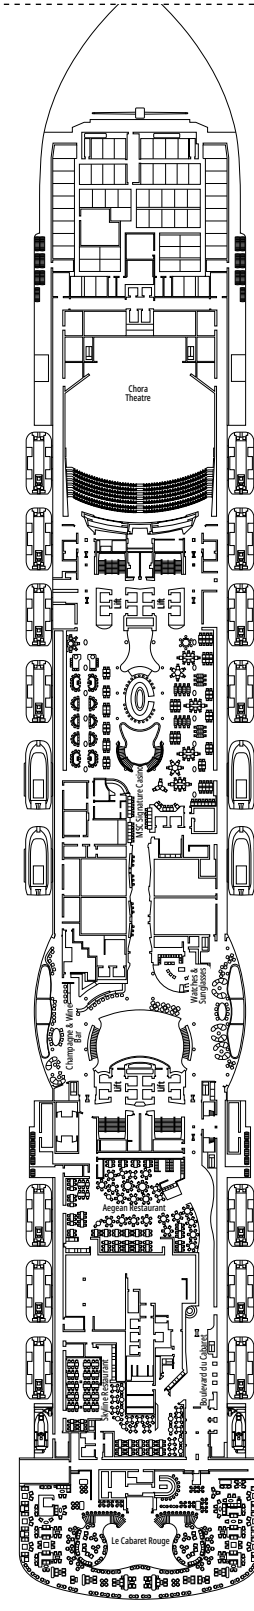

DECK 7
MYKONOS