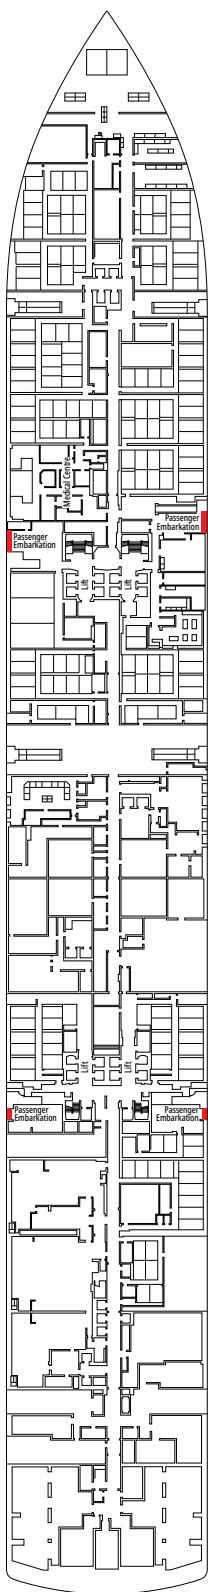

DECK 4
PHI PHI ISLAND