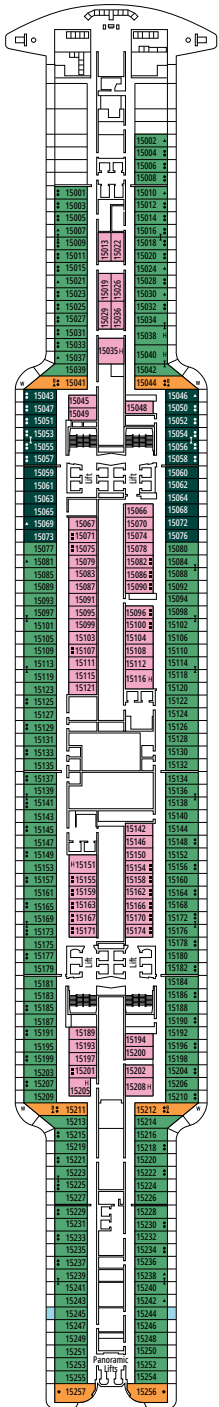

DECK 15
OKINAWA

DECK 16
BALI

DECK 18
CAPRI

DECK 19
SIR BANI YAS

DECK 20
PORTUGUESE ISLAND