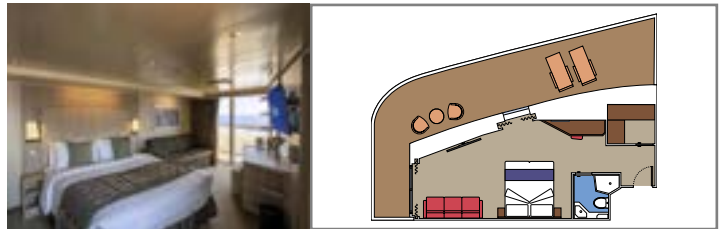

### GRAND SUITE AUREA

SX

≈ 376-527
 ≈ 107-226
 9-13
 5

- > Sitting area with sofa or separate living area
- > Walk-in wardrobe

### PREMIUM SUITE AUREA WITH TERRACE

SLT

≈ 301.3
 ≈ 409
 9
 2

- > Sitting area with sofa
- > Spacious wardrobe